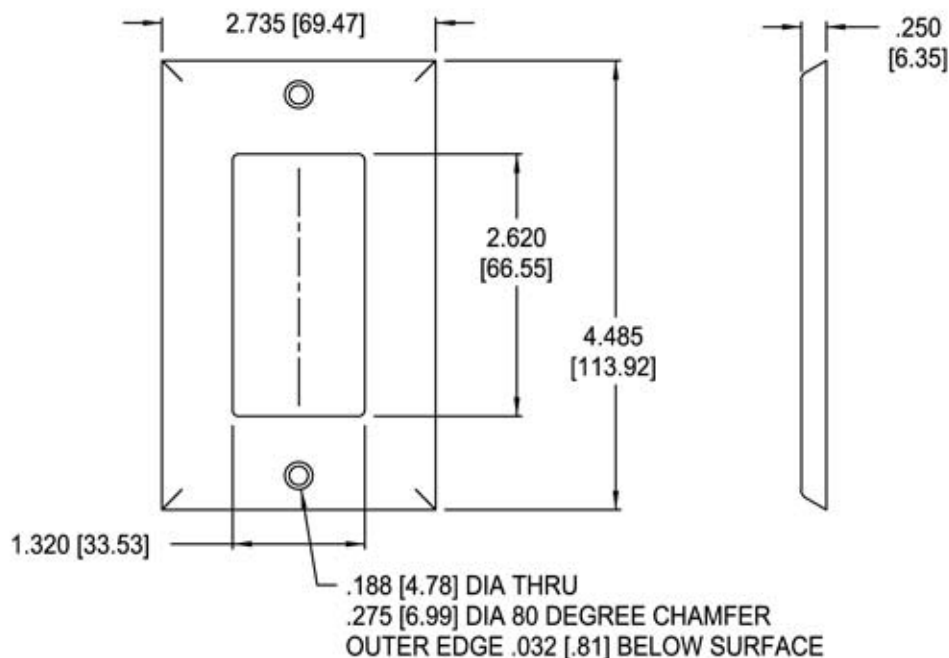

NOTES:

1. XX = COLOR
2. MOUNTING SCREWS INCLUDED
3. INCH [mm] DIM'S (REF)

Allen Tel Products, Inc.

30 TV5 DRIVE • HENDERSON, NV • 89014

AT60-1-XX
SINGLE GANG WALL PLATE