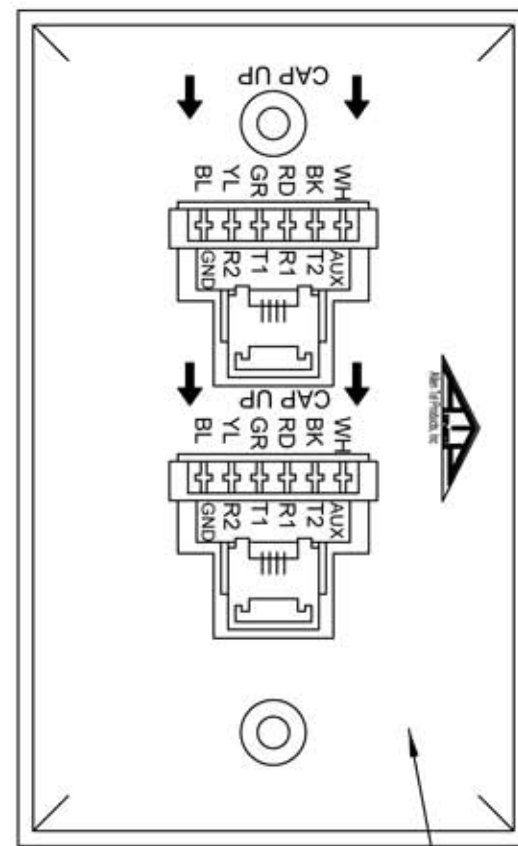

NORMAL INSTALLATION

(INSTRUCTIONS)

NOTES:

1. PLASTIC 94VO.
2. 50 MICRO-INCHES GOLD PLATING ON CONTACTS.
3. FOR 23-24-GAGE WIRE
4. PUNCH DOWN TOOL NOT INCLUDED
5. INCH [mm] DIM'S (REF)

Allen Tel Products, Inc.

30 TV5 DRIVE • HENDERSON, NV • 89014

**AT317-6-XX E-Z WALL JACK
6 POSITION**