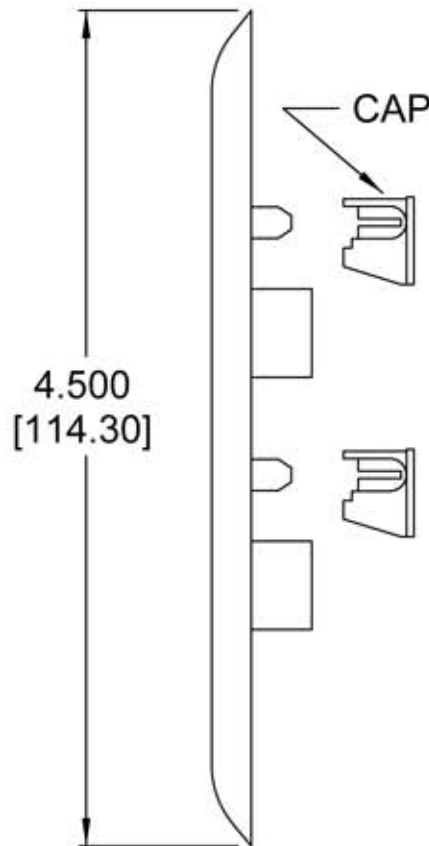

NORMAL INSTALLATION

(INSTRUCTIONS)

NOTES:

1. PLASTIC 94VO.
2. 50 MICRO-INCHES GOLD PLATING ON CONTACTS.
3. FOR 23-24-GAGE WIRE
4. PUNCH DOWN TOOL NOT INCLUDED
5. INCH [mm] DIM'S (REF)

Allen Tel Products, Inc.

30 TV5 DRIVE • HENDERSON, NV • 89014

**AT317-6-XX E-Z WALL JACK
6 POSITION**