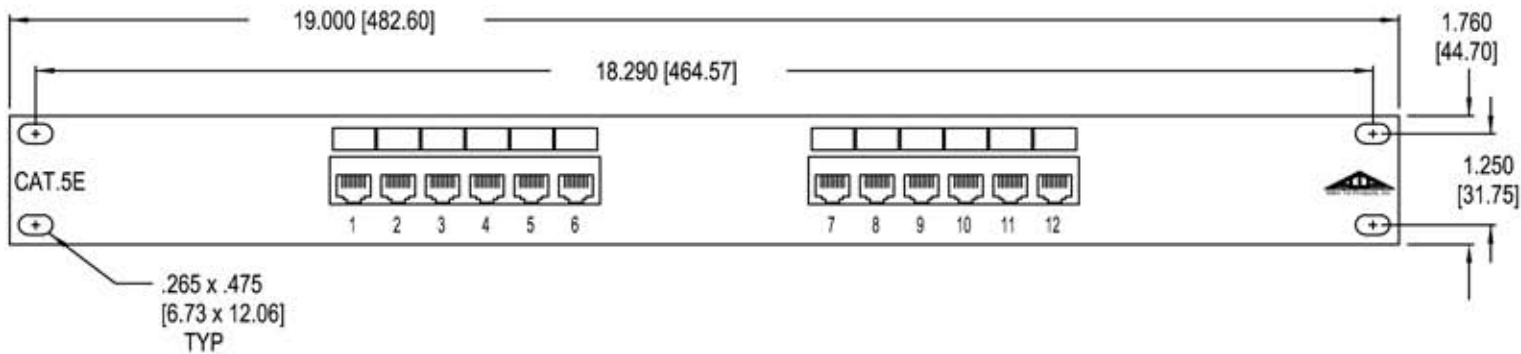

MODULAR WIRING CONFIGURATION

COLOR CODE	T568A	T568B
WHITE-BLUE	5	5
BLUE	4	4
WHITE-ORANGE	3	1
ORANGE	6	2
WHITE-GREEN	1	3
GREEN	2	6
WHITE-BROWN	7	7
BROWN	8	8

NOTE:

1. -- CAT 5E IMPACT TOOL REQUIRED -- FOR ALL CAT 5E TERMINATIONS
2. MOUNTING SCREWS, WIRE MANAGEMENT & TIE WRAPS ARE INCLUDED.
3. INSTRUCTION SHEET DETAIL INCLUDED.
4. INCH [mm] DIMENSIONS ARE REFERENCE.

Allen Tel Products, Inc.

30 TV5 DRIVE • HENDERSON, NV • 89014

AT55B-PNL-12
PATCH PANEL