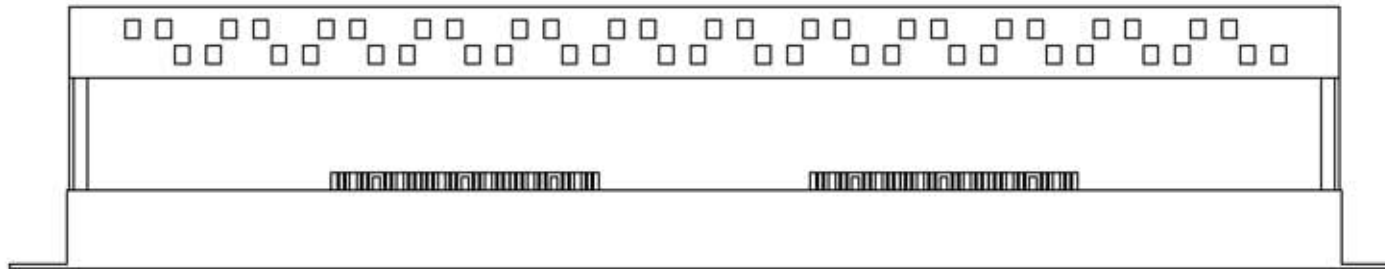

MODULAR WIRING CONFIGURATION

COLOR CODE	T568A	T568B
WHITE-BLUE	5	5
BLUE	4	4
WHITE-ORANGE	3	1
ORANGE	6	2
WHITE-GREEN	1	3
GREEN	2	6
WHITE-BROWN	7	7
BROWN	8	8

NOTE:

1. -- CAT 5E IMPACT TOOL REQUIRED -- FOR ALL CAT 5E TERMINATIONS
2. MOUNTING SCREWS, WIRE MANAGEMENT & TIE WRAPS ARE INCLUDED.
3. INSTRUCTION SHEET DETAIL INCLUDED.
4. INCH [mm] DIMENSIONS ARE REFERENCE.