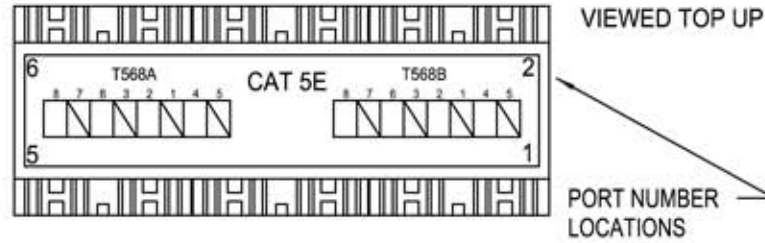

MODULAR WIRING CONFIGURATION

COLOR CODE	T568A	T568B
WHITE-BLUE	5	5
BLUE	4	4
WHITE-ORANGE	3	1
ORANGE	6	2
WHITE-GREEN	1	3
GREEN	2	6
WHITE-BROWN	7	7
BROWN	8	8

NOTE:

1. -- CAT 5E IMPACT TOOL REQUIRED -- FOR ALL CAT 5E TERMINATIONS
2. MOUNTING SCREWS, WIRE MANAGEMENT & TIE WRAPS ARE INCLUDED.
3. INSTRUCTION SHEET DETAIL INCLUDED.
4. INCH [mm] DIMENSIONS ARE REFERENCE.