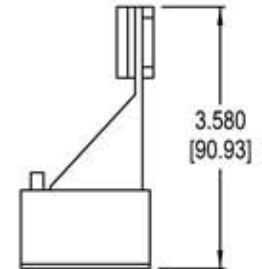

MODULAR WIRING CONFIGURATION

COLOR CODE	T568A	T568B
WHITE-BLUE	5	5
BLUE	4	4
WHITE-ORANGE	3	1
ORANGE	6	2
WHITE-GREEN	1	3
GREEN	2	6
WHITE-BROWN	7	7
BROWN	8	8

NOTE:

1. -- CAT 5E IMPACT TOOL REQUIRED -- FOR ALL CAT 5E TERMINATIONS
2. MOUNTING SCREWS, WIRE MANAGEMENT & TIE WRAPS ARE INCLUDED.
3. INSTRUCTION SHEET DETAIL INCLUDED.
4. INCH [mm] DIMENSIONS ARE REFERENCE.

Allen Tel Products, Inc.

30 TV5 DRIVE • HENDERSON, NV • 89014

AT55B-PNL-12
PATCH PANEL