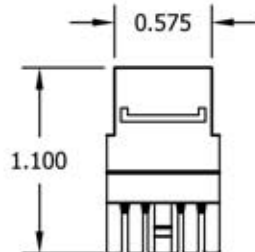

FRONT VIEW

SIDE VIEW

BOTTOM VIEW

T568A WIRING CHART

PIN	COLOR	SIGNAL
1	WHITE-GREEN	P3
2	GREEN	
3	WHITE-ORANGE	P2
6	ORANGE	
4	BLUE	P1
5	WHITE-BLUE	
7	WHITE-BROWN	P4
8	BROWN	

T568B WIRING CHART

PIN	COLOR	SIGNAL
1	WHITE-ORANGE	P2
2	ORANGE	
3	WHITE-GREEN	P3
6	GREEN	
4	BLUE	P1
5	WHITE-BLUE	
7	WHITE-BROWN	P4
8	BROWN	