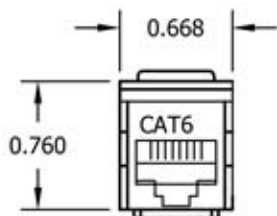

FRONT VIEW

SIDE VIEW

BOTTOM VIEW

T568A WIRING CHART

PIN	COLOR	SIGNAL
1	WHITE-GREEN	P3
2	GREEN	
3	WHITE-ORANGE	P2
6	ORANGE	
4	BLUE	P1
5	WHITE-BLUE	
7	WHITE-BROWN	P4
8	BROWN	

T568B WIRING CHART

PIN	COLOR	SIGNAL
1	WHITE-ORANGE	P2
2	ORANGE	
3	WHITE-GREEN	P3
6	GREEN	
4	BLUE	P1
5	WHITE-BLUE	
7	WHITE-BROWN	P4
8	BROWN	