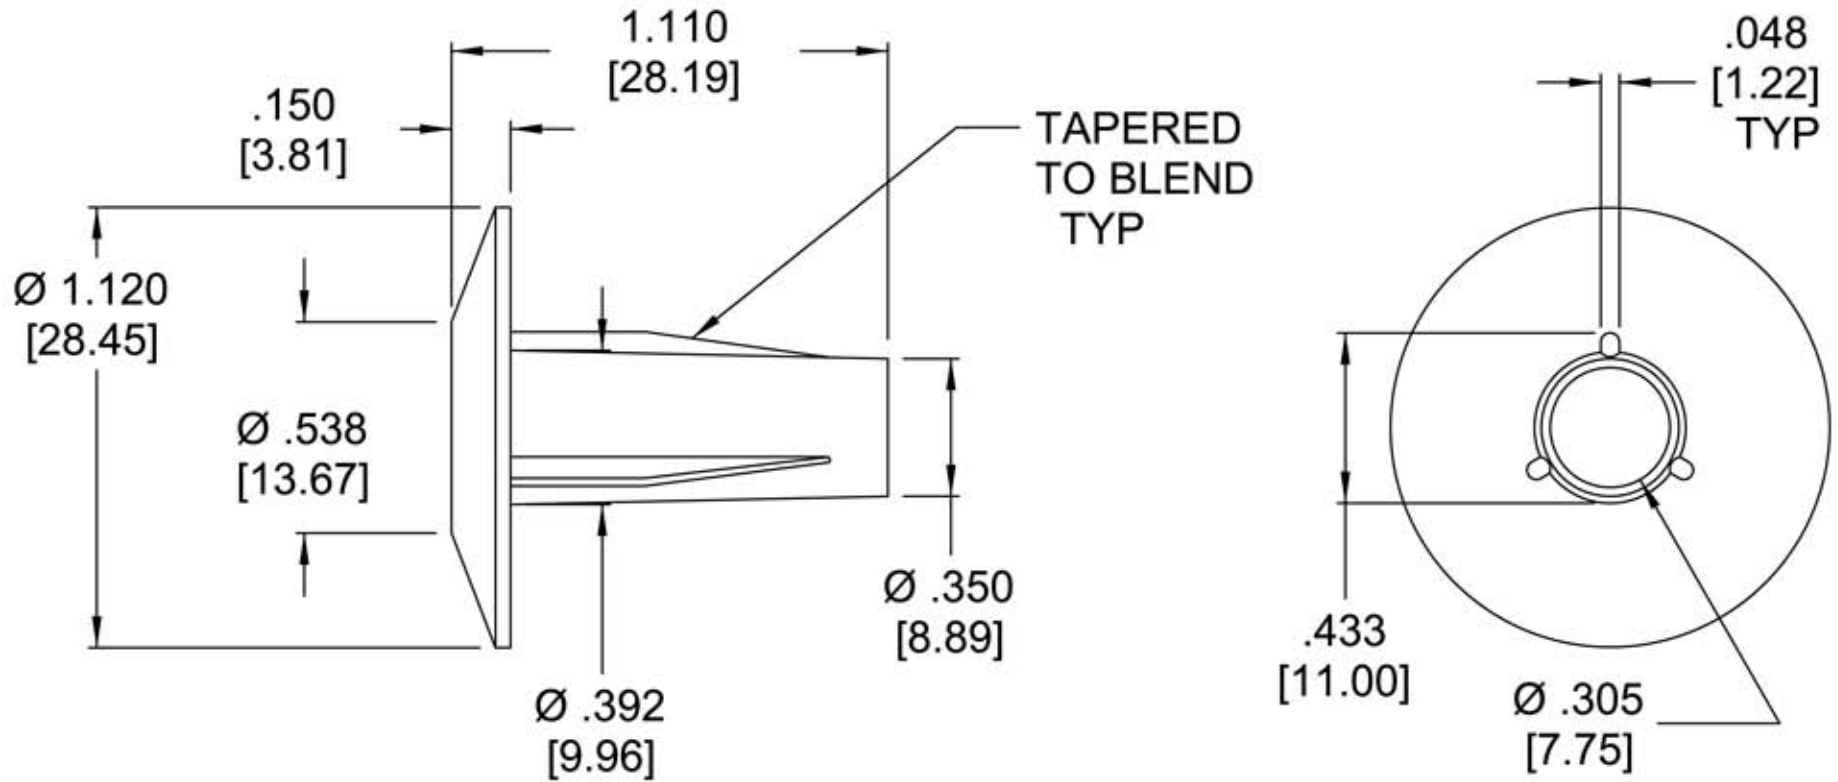

NOTE
DIM'S ARE REFERENCE

Allen Tel Products, Inc.

30 TV5 DRIVE • HENDERSON, NV • 89014

CT241
RG-6 FEED THRU BUSHING