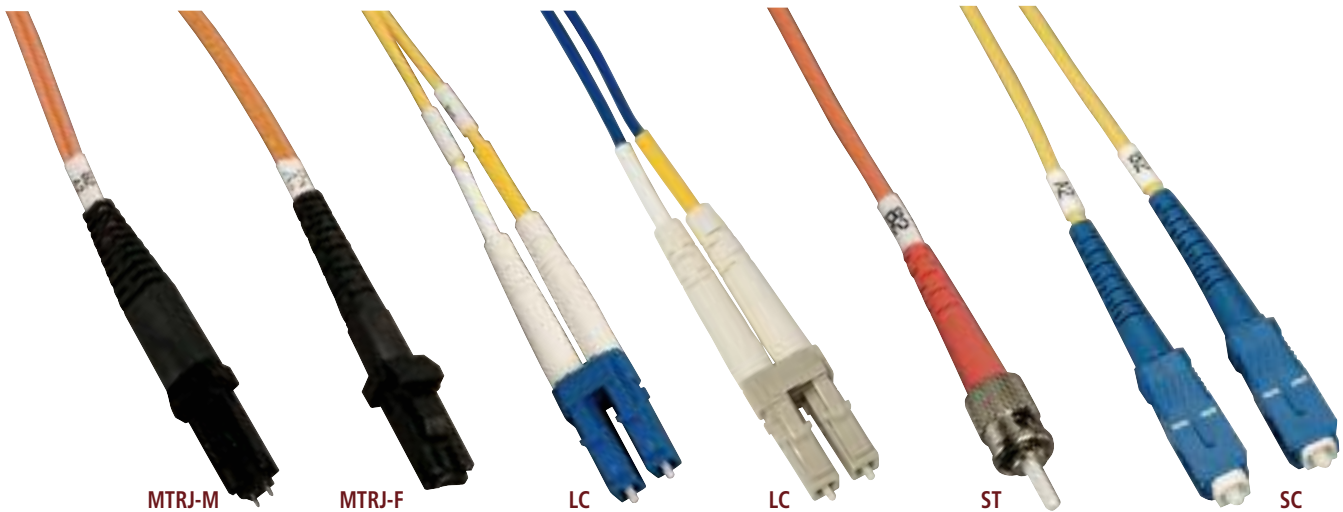

Patch Cords

Fiber Optic Cable Assemblies

- Full line of high quality single mode and multimode fiber optic cable assemblies
- All cables are 100% tested for insertion loss and back reflection
- Available in industry standard lengths in meters
- Individual removable dust covers
- Custom configurations available
- Pigtailed are available upon request

MTRJ-M

MTRJ-F

LC

LC

ST

SC

GB S C 2 - D 4 - 03

Connector to Connector Configurations

| | |
|-----|----------------------------|
| FC2 | FC to FC |
| FCC | FC to SC |
| FCT | FC to ST |
| LC2 | LC to LC |
| LCC | LC to SC |
| LCT | LC to ST |
| MF2 | MTRJ Female to MTRJ Female |
| MFC | MTRJ Female to SC |
| MFL | MTRJ Female to LC |
| MFT | MTRJ Female to ST |
| MM2 | MTRJ Male to MTRJ Male |
| MMC | MTRJ Male to SC |
| MMF | MTRJ Male to MTRJ Female |
| MMT | MTRJ Male to ST |
| SC2 | SC to SC |
| ST2 | ST to ST |
| STC | ST to SC |

Cable Type

- S - Simplex
- D - Duplex

Ordering Example

GBSC2-D4-03

10Gb SC to SC duplex 50/125 microns laser-optimized multimode - 3 Meters