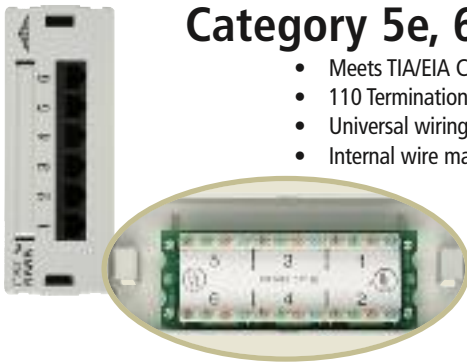

Cat 5e Complete Product Line

Category 5e, 12 Port Patch Box

- 110 Termination
- Universal wiring for either 568A or 568B
- Multiple cable entries
- Hinged design for easier termination
- ID strips with removable window
- Includes GB89D mounting bracket

Part Number	Part Description	Std. Pkg. Qty.	Std. Ctn. Qty.
AT55B-12P	12 Port Cat 5e Patch Box	1	18

Category 5e, 6 Port Patch Box

- Meets TIA/EIA Category 5e standard
- 110 Termination
- Universal wiring for either 568A or 568B
- Internal wire management
- Designation strips with protective cover
- Includes adhesive tape & mounting screws

Part Number	Part Description	Std. Pkg. Qty.	Std. Ctn. Qty.
AT55B-6P	6 Port Cat 5e Patch Box	1	40

Cat 5e Patch Cords

Category 5e Patch Cords

- Exceeds TIA/EIA Category 5e standard (Wired 568B)
- 100% tested and approved for Category 5e channel compliance
- Custom colors and lengths available upon request
- Snagless
- Variety of colors
- 155 MHz