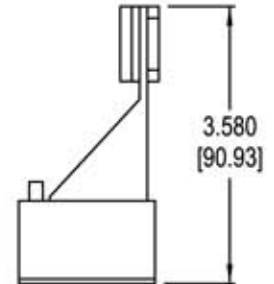

MODULAR WIRING CONFIGURATION

COLOR CODE	T568A	T568B
WHITE-BLUE	5	5
BLUE	4	4
WHITE-ORANGE	3	1
ORANGE	6	2
WHITE-GREEN	1	3
GREEN	2	6
WHITE-BROWN	7	7
BROWN	8	8

NOTE:

1. -- CAT 6 IMPACT TOOL REQUIRED -- FOR ALL CAT 6 TERMINATIONS
2. MOUNTING SCREWS, WIRE MANAGEMENT & TIE WRAPS ARE INCLUDED.
3. INSTRUCTION SHEET DETAIL INCLUDED.
4. INCH [mm] DIMENSIONS ARE REFERENCE.

Allen Tel Products, Inc.
30 TV5 DRIVE • HENDERSON, NV • 89014

AT66-PNL-12
PATCH PANEL