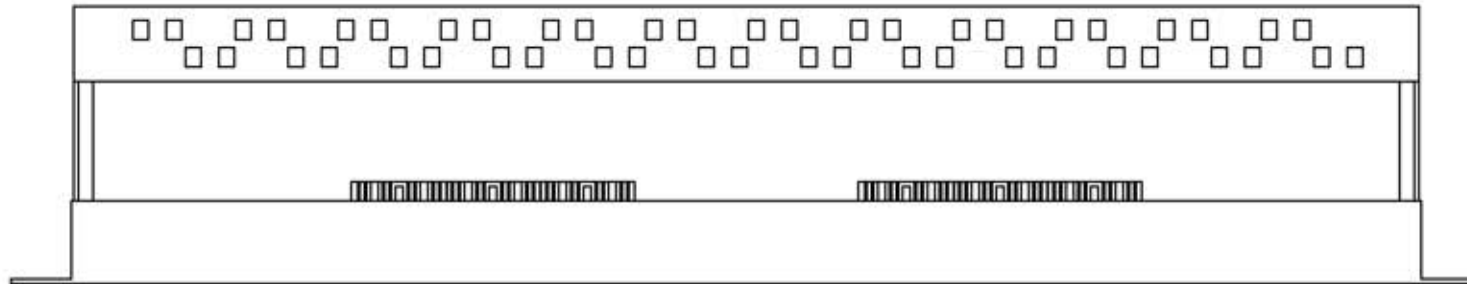

MODULAR WIRING CONFIGURATION

COLOR CODE	T568A	T568B
WHITE-BLUE	5	5
BLUE	4	4
WHITE-ORANGE	3	1
ORANGE	6	2
WHITE-GREEN	1	3
GREEN	2	6
WHITE-BROWN	7	7
BROWN	8	8

NOTE:

1. -- CAT 6 IMPACT TOOL REQUIRED -- FOR ALL CAT 6 TERMINATIONS
2. MOUNTING SCREWS, WIRE MANAGEMENT & TIE WRAPS ARE INCLUDED.
3. INSTRUCTION SHEET DETAIL INCLUDED.
4. INCH [mm] DIMENSIONS ARE REFERENCE.