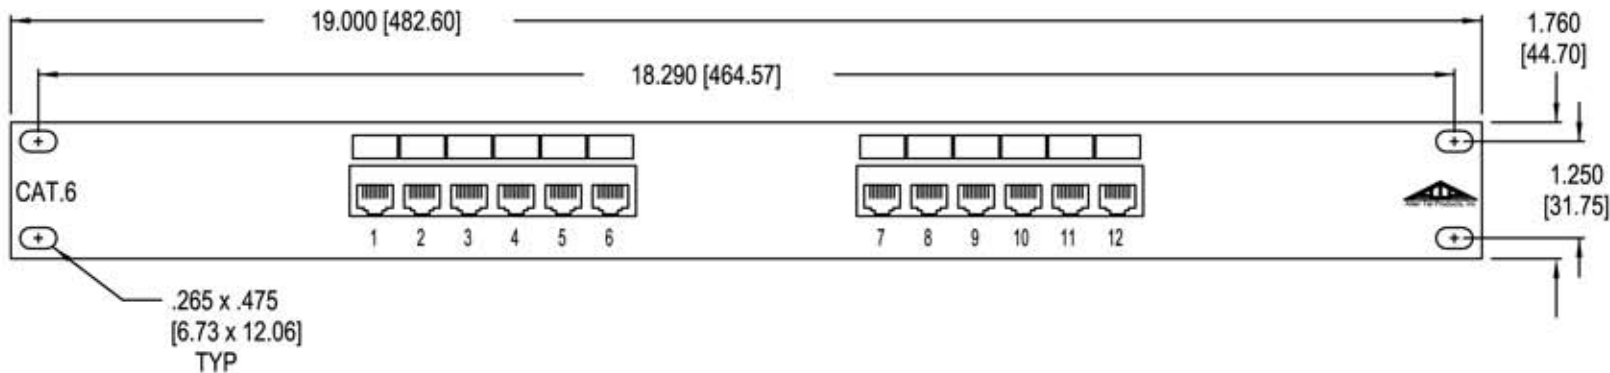

MODULAR WIRING CONFIGURATION

COLOR CODE	T568A	T568B
WHITE-BLUE	5	5
BLUE	4	4
WHITE-ORANGE	3	1
ORANGE	6	2
WHITE-GREEN	1	3
GREEN	2	6
WHITE-BROWN	7	7
BROWN	8	8

NOTE:

1. -- CAT 6 IMPACT TOOL REQUIRED -- FOR ALL CAT 6 TERMINATIONS
2. MOUNTING SCREWS, WIRE MANAGEMENT & TIE WRAPS ARE INCLUDED.
3. INSTRUCTION SHEET DETAIL INCLUDED.
4. INCH [mm] DIMENSIONS ARE REFERENCE.

Allen Tel Products, Inc.
30 TV5 DRIVE • HENDERSON, NV • 89014

AT66-PNL-12
PATCH PANEL