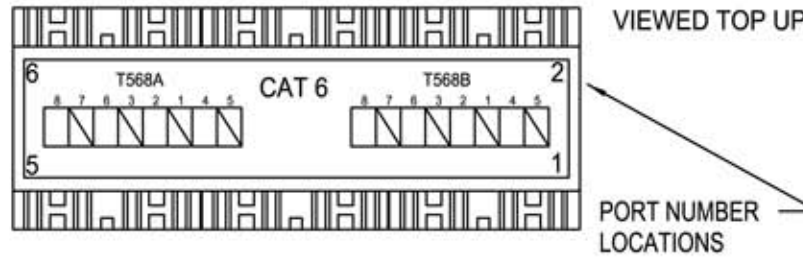

MODULAR WIRING CONFIGURATION

COLOR CODE	T568A	T568B
WHITE-BLUE	5	5
BLUE	4	4
WHITE-ORANGE	3	1
ORANGE	6	2
WHITE-GREEN	1	3
GREEN	2	6
WHITE-BROWN	7	7
BROWN	8	8

NOTE:

1. -- CAT 6 IMPACT TOOL REQUIRED -- FOR ALL CAT 6 TERMINATIONS
2. MOUNTING SCREWS, WIRE MANAGEMENT & TIE WRAPS ARE INCLUDED.
3. INSTRUCTION SHEET DETAIL INCLUDED.
4. INCH [mm] DIMENSIONS ARE REFERENCE.

Allen Tel Products, Inc.
30 TV5 DRIVE • HENDERSON, NV • 89014

AT66-PNL-12
PATCH PANEL