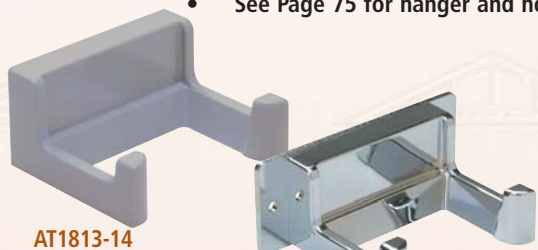

Telephones

Handset Hangers and Hookswitch Assemblies

- The AT series of handset hangers and hookswitch assemblies are designed for custom mounting of "G" type handsets in either vertical or horizontal positions
- See Page 75 for hanger and hookswitch assembly dimensions

Part Number	Part Description	Std. Pkg. Qty.	Std. Ctn. Qty.
AT1813-C	Thermal plastic universal handset hanger which permits horizontal or vertical placement of handset. Mounts from the rear. Chrome plated	1	1
AT1813-00	Same as AT1813-C except Black	1	1
AT1813-14	Same as AT1813-C except Grey	1	1
AT10806	Same as AT1813-C except e/w front mount metal bracket	1	1

Part Number	Part Description	Std. Pkg. Qty.	Std. Ctn. Qty.
AT1900	Universal handset hanger for either horizontal or vertical placement of handset. Chrome plated cast metal	1	1
AT1977	Same as AT1900 except e/w chrome plated surface mounting bracket	1	1

Part Number	Part Description	Std. Pkg. Qty.	Std. Ctn. Qty.
AT540680	Chrome plated cast metal hanger for mounting handset in vertical position. Mounts from the rear	1	1

Part Number	Part Description	Std. Pkg. Qty.	Std. Ctn. Qty.
AT8974	Same as AT540680 with the addition of a surface mounted bracket used where mounting from the rear is not desired	1	1
AT21541-XX	High-impact thermoplastic cup type handset hanger e/w four form "C" switch combinations for standard 7 to 9 wire telephone hookswitch operation	1	1
AT21541-1904	High-impact thermoplastic cup type handset hanger e/w two form "C" switch combinations for standard 6 wire telephone hookswitch operation with additional locking clip	1	1