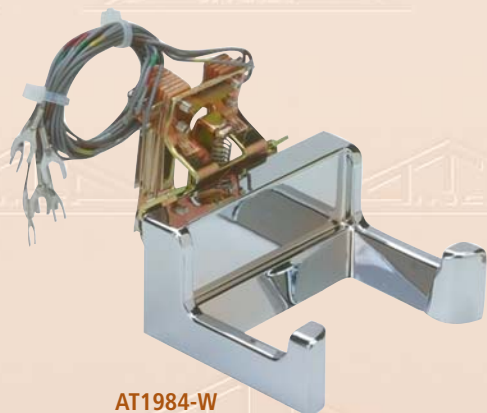

Part Number	Part Description	Std. Pkg. Qty.	Std. Ctn. Qty.
AT1813-C	Thermal plastic universal handset hanger which permits horizontal or vertical placement of handset. Mounts from the rear. Chrome plated	1	1
AT1813-00	Same as AT1813-C except Black	1	1
AT1813-14	Same as AT1813-C except Grey	1	1
AT10806	Same as AT1813-C except e/w front mount metal bracket	1	1

Part Number	Part Description	Std. Pkg. Qty.	Std. Ctn. Qty.
AT1900	Universal handset hanger for either horizontal or vertical placement of handset. Chrome plated cast metal	1	1
AT1977	Same as AT1900 except e/w chrome plated surface mounting bracket	1	1

Part Number	Part Description	Std. Pkg. Qty.	Std. Ctn. Qty.
AT540680	Chrome plated cast metal hanger for mounting handset in vertical position. Mounts from the rear	1	1

Part Number	Part Description	Std. Pkg. Qty.	Std. Ctn. Qty.
AT8974	Same as AT540680 with the addition of a surface mounted bracket used where mounting from the rear is not desired	1	1
AT21541-XX	High-impact thermoplastic cup type handset hanger e/w four form "C" switch combinations for standard 7 to 9 wire telephone hookswitch operation	1	1
AT21541-1904	High-impact thermoplastic cup type handset hanger e/w two form "C" switch combinations for standard 6 wire telephone hookswitch operation with additional locking clip	1	1

XX Colors: 00-Black; 13-Beige; 15-White Note: AT21541-1904 Black only

Part Number	Part Description	Std. Pkg. Qty.	Std. Ctn. Qty.
AT10784A-CW	Chrome plated plastic handset hanger for vertical or horizontal handset mounting and three form "C" (transfer) switch combinations for standard 7 wire telephone hookswitch operation. Adjustable for panel thickness .060" to .125"	1	1
AT10784A-C	Same as AT10784A-CW except unwired	1	1
AT10784A-14	Same as AT10784A-C except Grey	1	1
AT1984	Same as AT10784A-C except e/w AT1900 chrome plated metal handset hanger	1	1
AT1984-W	Same as AT1984 e/w 7 spade-tipped 12" wire leads	1	1