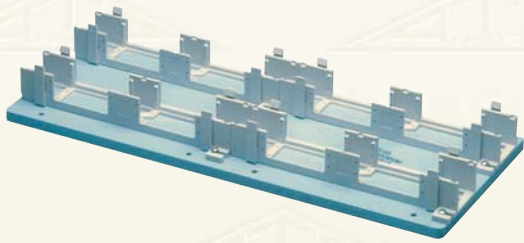

Telecom Room

Backboards

- Half module 8 1/2" x 20"
- Includes four GB89D mounting brackets
- Provides up to eight 25-pair cable terminations
- Color coded

Part Number	Part Description	Std. Pkg. Qty.	Std. Ctn. Qty.
GB183A-White	Half Module White	4	4
GB183AI	Half Module Blue	4	4
GB183AIM	Half Module Blue Metal	8	8
GB183A2	Half Module Green	4	4
GB183A2M	Half Module Green Metal	8	8
GB183A4	Half Module Purple	4	4
GB183A4M	Half Module Purple Metal	8	8
GB183A5	Half Module Yellow	4	4
GB183A5M	Half Module Yellow Metal	8	8
GB183A6	Half Module Grey	4	4

Fire retardant paint on all wood backboards

Backboards

- Full Module 17" x 20"
- Includes eight GB89D mounting brackets
- Provides up to sixteen 25-pair terminations
- Color coded

Part Number	Part Description	Std. Pkg. Qty.	Std. Ctn. Qty.
GB183B1	Full Module Blue	2	2
GB183B1M	Full Module Blue Metal	4	4
GB183B2	Full Module Green	2	2
GB183B2M	Full Module Green Metal	4	4
GB183B3	Full Module Red	2	2
GB183B3M	Full Module Red Metal	4	4
GB183B4	Full Module Purple	2	2
GB183B4M	Full Module Purple Metal	4	4
GB183B5	Full Module Yellow	2	2
GB183B5M	Full Module Yellow Metal	4	4

Fire retardant paint on all wood backboards

Backboards

- Blue backboard 8 1/2" x 10"
- Includes two GB89D mounting brackets
- Space between mounting brackets accommodates cross connect wires

Part Number	Part Description	Std. Pkg. Qty.	Std. Ctn. Qty.
GB183C1	Backboard Blue	8	8
GB183C1M	Backboard Blue Metal	16	16