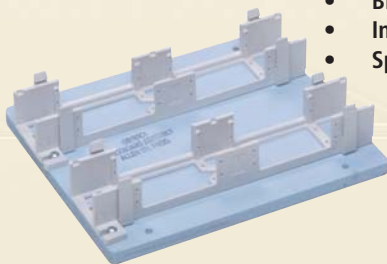

Telecom Room

Backboards

- Half module 8 1/2" x 20"
- Includes four GB89D mounting brackets
- Provides up to eight 25-pair cable terminations
- Color coded

Part Number	Part Description	Std. Pkg. Qty.	Std. Ctn. Qty.
GB183A-White	Half Module White	4	4
GB183AI	Half Module Blue	4	4
GB183AIM	Half Module Blue Metal	8	8
GB183A2	Half Module Green	4	4
GB183A2M	Half Module Green Metal	8	8
GB183A4	Half Module Purple	4	4
GB183A4M	Half Module Purple Metal	8	8
GB183A5	Half Module Yellow	4	4
GB183A5M	Half Module Yellow Metal	8	8
GB183A6	Half Module Grey	4	4

Fire retardant paint on all wood backboards

Backboards

- Full Module 17" x 20"
- Includes eight GB89D mounting brackets
- Provides up to sixteen 25-pair terminations
- Color coded

Part Number	Part Description	Std. Pkg. Qty.	Std. Ctn. Qty.
GB183B1	Full Module Blue	2	2
GB183B1M	Full Module Blue Metal	4	4
GB183B2	Full Module Green	2	2
GB183B2M	Full Module Green Metal	4	4
GB183B3	Full Module Red	2	2
GB183B3M	Full Module Red Metal	4	4
GB183B4	Full Module Purple	2	2
GB183B4M	Full Module Purple Metal	4	4
GB183B5	Full Module Yellow	2	2
GB183B5M	Full Module Yellow Metal	4	4

Fire retardant paint on all wood backboards

Backboards

- Blue backboard 8 1/2" x 10"
- Includes two GB89D mounting brackets
- Space between mounting brackets accommodates cross connect wires

Part Number	Part Description	Std. Pkg. Qty.	Std. Ctn. Qty.
GB183C1	Backboard Blue	8	8
GB183C1M	Backboard Blue Metal	16	16