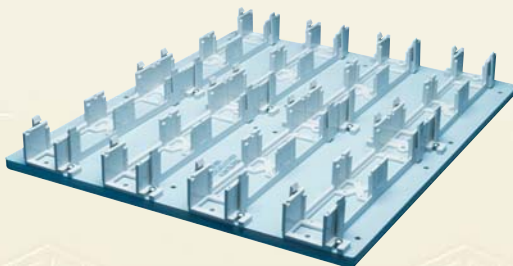

Telecom Room

Backboards

- Half module 8 1/2" x 20"
- Includes four GB89D mounting brackets
- Provides up to eight 25-pair cable terminations
- Color coded

Part Number	Part Description	Std. Pkg. Qty.	Std. Ctn. Qty.
GB183A-White	Half Module White	4	4
GB183AI	Half Module Blue	4	4
GB183AIM	Half Module Blue Metal	8	8
GB183A2	Half Module Green	4	4
GB183A2M	Half Module Green Metal	8	8
GB183A4	Half Module Purple	4	4
GB183A4M	Half Module Purple Metal	8	8
GB183A5	Half Module Yellow	4	4
GB183A5M	Half Module Yellow Metal	8	8
GB183A6	Half Module Grey	4	4

Fire retardant paint on all wood backboards

Backboards

- Full Module 17" x 20"
- Includes eight GB89D mounting brackets
- Provides up to sixteen 25-pair terminations
- Color coded

Part Number	Part Description	Std. Pkg. Qty.	Std. Ctn. Qty.
GB183B1	Full Module Blue	2	2
GB183B1M	Full Module Blue Metal	4	4
GB183B2	Full Module Green	2	2
GB183B2M	Full Module Green Metal	4	4
GB183B3	Full Module Red	2	2
GB183B3M	Full Module Red Metal	4	4
GB183B4	Full Module Purple	2	2
GB183B4M	Full Module Purple Metal	4	4
GB183B5	Full Module Yellow	2	2
GB183B5M	Full Module Yellow Metal	4	4

Fire retardant paint on all wood backboards

Backboards

- Blue backboard 8 1/2" x 10"
- Includes two GB89D mounting brackets
- Space between mounting brackets accommodates cross connect wires

Part Number	Part Description	Std. Pkg. Qty.	Std. Ctn. Qty.
GB183C1	Backboard Blue	8	8
GB183C1M	Backboard Blue Metal	16	16