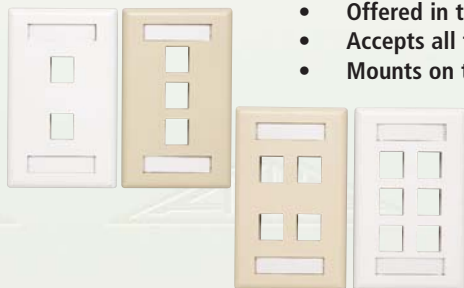

Work Area Outlets

Versatap Faceplates with I.D. Windows

- Designation windows with labels
- Offered in the traditional electrical design
- Accepts all the standard Versatap inserts
- Mounts on the AT625MB series of mounting boxes

Part Number	Part Description	Std. Pkg. Qty.	Std. Ctn. Qty.
AT70-1-XX	1 Port Faceplate	25	200
AT70-2-XX	2 Port Faceplate	25	200
AT70-3-XX	3 Port Faceplate	25	200
AT70-4-XX	4 Port Faceplate	25	200
AT70-6-XX	6 Port Faceplate	25	200

XX Colors: 09-Ivory; 15-White; 52-El Ivory

Versatap Faceplates

- Will accept all Versatap jack modules
- Constructed of flame retardant UL94V-0 rated material
- Mounts on AT30M series of mounting boxes

Part Number	Part Description	Std. Pkg. Qty.	Std. Ctn. Qty.
AT30-1-XX	1 Port Faceplate	25	200
AT30-2-XX	2 Port Faceplate	25	200
AT30-3-XX	3 Port Faceplate	25	200
AT30-4-XX	4 Port Faceplate	25	200
AT30-6-XX	6 Port Faceplate	25	200

XX Colors: 09-Ivory; 14-Grey; 15-White

Versatap 12 Port Duplex Faceplate

- Furnished with 4 blank inserts
- Mounts on AT45MB series mounting box

Part Number	Part Description	Std. Pkg. Qty.	Std. Ctn. Qty.
AT30D-12-XX	12 Port Duplex Faceplate	1	120