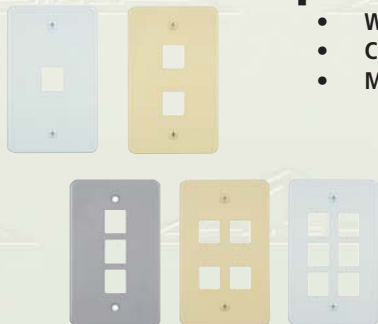

Work Area Outlets

Versatap Faceplates with I.D. Windows

- Designation windows with labels
- Offered in the traditional electrical design
- Accepts all the standard Versatap inserts
- Mounts on the AT625MB series of mounting boxes

Part Number	Part Description	Std. Pkg. Qty.	Std. Ctn. Qty.
AT70-1-XX	1 Port Faceplate	25	200
AT70-2-XX	2 Port Faceplate	25	200
AT70-3-XX	3 Port Faceplate	25	200
AT70-4-XX	4 Port Faceplate	25	200
AT70-6-XX	6 Port Faceplate	25	200

XX Colors: 09-Ivory; 15-White; 52-El Ivory

Versatap Faceplates

- Will accept all Versatap jack modules
- Constructed of flame retardant UL94V-0 rated material
- Mounts on AT30M series of mounting boxes

Part Number	Part Description	Std. Pkg. Qty.	Std. Ctn. Qty.
AT30-1-XX	1 Port Faceplate	25	200
AT30-2-XX	2 Port Faceplate	25	200
AT30-3-XX	3 Port Faceplate	25	200
AT30-4-XX	4 Port Faceplate	25	200
AT30-6-XX	6 Port Faceplate	25	200

XX Colors: 09-Ivory; 14-Grey; 15-White

Versatap 12 Port Duplex Faceplate

- Furnished with 4 blank inserts
- Mounts on AT45MB series mounting box

Part Number	Part Description	Std. Pkg. Qty.	Std. Ctn. Qty.
AT30D-12-XX	12 Port Duplex Faceplate	1	120